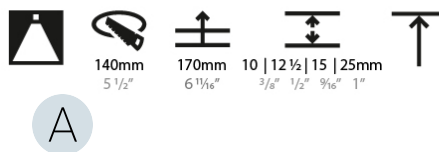

ELECTRICAL

Lamp Type: LED (Zhaga Standard)
Input Wattage (W): 28
Total Output Wattage (W): 26.4
Dimming: Tri-Mode (Non-Dimming and Phase Dimming (120Vac only) and 0-10V Dimming)
Driver Included: No
Driver Location: Recessed Housing
Driver Type: Constant Current - Universal
Driver Class: Class 2
Housing: See components
Input Voltage (V): 120 - 277
Constant Current (MA): 700

LED

Number of LEDs: 1
Color Temperature (°K): 2700 / 3000 / 3500 / 4000
Max. Delivered Lumen (lm): 2156 / 2244 / 2377 / 2425
Nominal Lumen (lm): 2909 / 3028 / 3208 / 2373
CRI: >90 CRI
Lamp Life (hrs): 50000
Upon Request: RGB-W Tunable White Special Color Temperature Special LED

OPTICAL

Reflector°: 18 / 34
Optic°: Lens Pack - No Lens / Linear Spread Lens / Honeycomb / Spread Lens
Adjustability: Fixed
Upon Request: Special Beam Angles

RATINGS AND CERTIFICATIONS

382, F 416-247-9319, www.zaneen.com
Certified and tested for North American standards at the end of the existing Model #. For assistance on 'custom' specifications, contact zteam@zaneen.com.
In a constant effort to supply the best product, we reserve the right to change specifications or materials without notice. The most recent specification sheets are found at zaneen.com
IP rating: IP20