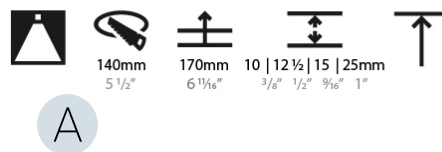

ELECTRICAL

Lamp Type: LED (Zhaga Standard)
Input Wattage (W): 13.2 / 16.5
Total Output Wattage (W): 12.1 / 14.7
Dimming: Tri-Mode (Non-Dimming and Phase Dimming (120Vac only) and 0-10V Dimming)
Driver Included: No
Driver Location: Recessed Housing
Driver Type: Constant Current - Universal
Driver Class: Class 2
Housing: See components
Input Voltage (V): 120 - 277
Constant Current (MA): 350

LED

Number of LEDs: 1
Color Temperature (°K): 2700 / 3000 / 3500 / 4000
Max. Delivered Lumen (lm): 814 / 877 / 911 / 930
Nominal Lumen (lm): 1246 / 1342 / 1396 / 1424
CRI: >90 CRI
Efficiency (%): 90.5
Lamp Life (hrs): 50000
Upon Request: RGB-W Tunable White Special Color Temperature Special LED

OPTICAL

Reflector°: 10
Optic°: Lens Pack - No Lens / Linear Spread Lens / Honeycomb / Spread Lens
Upon Request: Special Beam Angles

RATINGS AND CERTIFICATIONS

382, F 416-247-9319, www.zaneen.com
Certified and tested for North American standards at the end of the existing Model #. For assistance on 'custom' specifications, contact zteam@zaneen.com.
In a constant effort to supply the best product, we reserve the right to change specifications or materials without notice. The most recent specification sheets are found at zaneen.com
IP rating: IP20