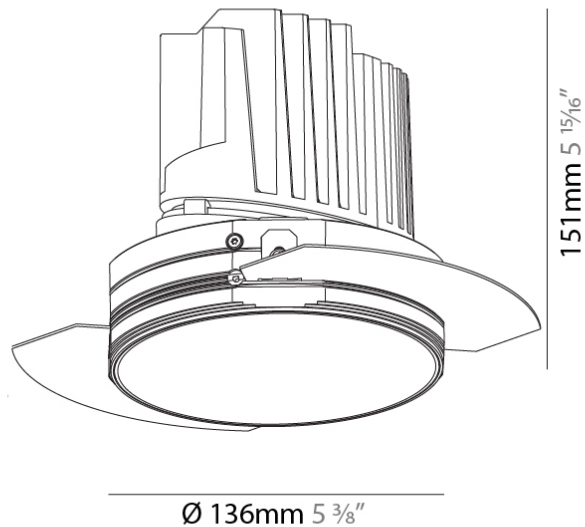

ELECTRICAL

Lamp Type: LED (Zhaga Standard)
Input Wattage (W): 28
Total Output Wattage (W): 26.4
Dimming: Tri-Mode (Non-Dimming and Phase Dimming (120Vac only) and 0-10V Dimming)
Driver Included: No
Driver Location: Recessed Housing
Driver Type: Constant Current - Universal
Driver Class: Class 2
Housing: See components
Input Voltage (V): 120 - 277
Constant Current (MA): 700

LED

Number of LEDs: 1
Color Temperature (°K): 2700 / 3000 / 3500 / 4000
Max. Delivered Lumen (lm): 2156 / 2244 / 2377 / 2425
Nominal Lumen (lm): 2909 / 3028 / 3208 / 2373
CRI: >90 CRI
Lamp Life (hrs): 50000
Upon Request: RGB-W Tunable White Special Color Temperature Special LED

OPTICAL

Reflector°: 18 / 34
Optic°: Lens Pack - No Lens / Linear Spread Lens / Honeycomb / Spread Lens
Adjustability: Fixed
Upon Request: Special Beam Angles

RATINGS AND CERTIFICATIONS

382, F 416-247-9319, www.zaneen.com
Certified and tested for North American standards at the end of the existing Model #. For assistance on 'custom' specifications, contact zteam@zaneen.com.
In a constant effort to supply the best product, we reserve the right to change specifications or materials without notice. The most recent specification sheets are found at zaneen.com
IP rating: IP20